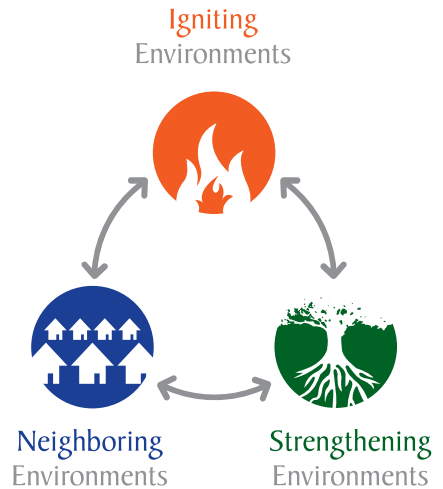

Mission

What are we doing?

Helping one another
live life with Jesus
every day

Values

What do we experience as Gloria Dei?

- G**od's Revelation
- R**eal Presence
- A**dvancing the Kingdom
- C**ourageous Generosity
- E**xpressed Grace

Life Measures

What does living life with Jesus look like?

- Living as a Friend
- Learning as a Follower
- Loving as a Servant
- Leading as a Guide

Strategy

How do we accomplish our
mission on the broadest level?

Igniting Environments

An **Igniting** Environment

...is the Church gathered around Word and sacraments to help one another live life with Jesus every day.

A **Strengthening** Environment

...is the Church providing gifted teaching, life application and healing to help one another live life with Jesus every day.

A **Neighboring** Environment

...is the Church connecting in the neighborhood and to the neighborhood in a variety of ways to help one another live life with Jesus every day.